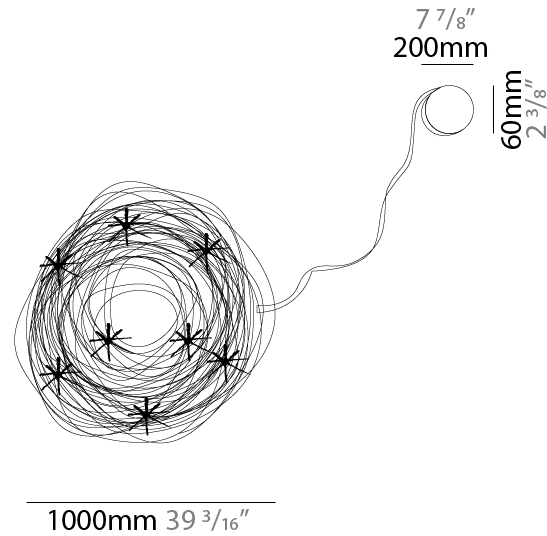

CONFUSIONE SURFACE

D133011

base number

1. To build a product code in our configurator select the specify button on the base model # product page
2. To build a manual product code on this datasheet choose from the options listed below in blue font and add the suffix to the base model #

GENERAL

Series: Confusione
Brand: Knikerboker
Division: Design
Mounting Type: Surface
Mounting Location: Wall
Subcategory: Ambient

PHYSICAL

Shape: Abstract
Diameter (mm): 1000
Diameter (in): 39 ³/₁₆
Height (mm): 1000
Height (in): 39 ³/₁₆
Light Distribution: Direct / Indirect
Fixture Finish: ANA
Fixture Material: Aluminum

ELECTRICAL

Number of Lamps: 15
Lamp Type: LED
Input Wattage (W): 18
Bulb Included: Bulb Included
Total Output Wattage (W): 15
Max. Wattage Per Lamp (W): 1
Lamp Base: G4
Dimming: 0-10V Dimming / Phase Dimming (120Vac Only)
Driver Included: Yes
Driver Location: Integrated
Driver Type: Constant Voltage - Universal
Driver Class: Class 2
Input Voltage (V): 120 - 277
Output Voltage (V): 12
Upon Request: (Not included - see components) Remote: 0-10Vdc dimming / Phase dimming @120Vac only / (Included) Integral Non-dimming 277Vac

LED

Color Temperature (°K): 3000
Max. Delivered Lumen (lm): 1200
CRI: >80 CRI

OPTICAL

RATINGS AND CERTIFICATIONS

Certified By: Certified for North American Standards
IP rating: IP20

PROJECT	
TYPE	
SPECIFIER	
QUANTITY	
DATE