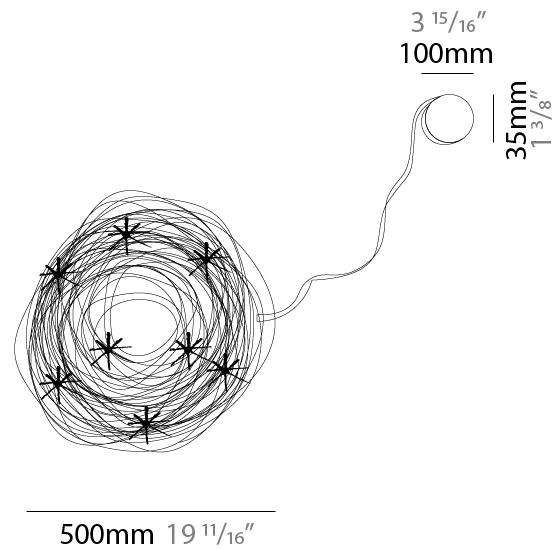

CONFUSIONE SURFACE

D133082

base number

1. To build a product code in our configurator select the specify button on the base model # product page
2. To build a manual product code on this datasheet choose from the options listed below in blue font and add the suffix to the base model #

GENERAL

Series: Confusione
Brand: Knikerboker
Division: Design
Mounting Type: Surface
Mounting Location: Wall
Subcategory: Ambient

PHYSICAL

Shape: Abstract
Diameter (mm): 500
Diameter (in): 19 ¹¹/₁₆
Light Distribution: Direct / Indirect
Fixture Finish: ANA
Fixture Material: Anodized Aluminum

ELECTRICAL

Number of Lamps: 20
Lamp Type: LED
Input Wattage (W): 24
Bulb Included: Bulb Included
Total Output Wattage (W): 20
Max. Wattage Per Lamp (W): 1
Lamp Base: G4
Dimming: 0-10V Dimming / Phase Dimming (120Vac Only)
Driver Included: Yes
Driver Type: Constant Voltage - Universal
Driver Class: Class 2
Input Voltage (V): 120 - 277
Output Voltage (V): 12
Upon Request: (Not included - see components) Remote: 0-10Vdc dimming / Phase dimming @120Vac only / (Included) Integral: Non-dimming 277Vac

LED

Number of LEDs: 20
Color Temperature (°K): 3000
Max. Delivered Lumen (lm): 1600
CRI: >80 CRI

OPTICAL

RATINGS AND CERTIFICATIONS

Certified By: Certified for North American Standards
IP rating: IP20

PROJECT	
TYPE	
SPECIFIER	
QUANTITY	
DATE